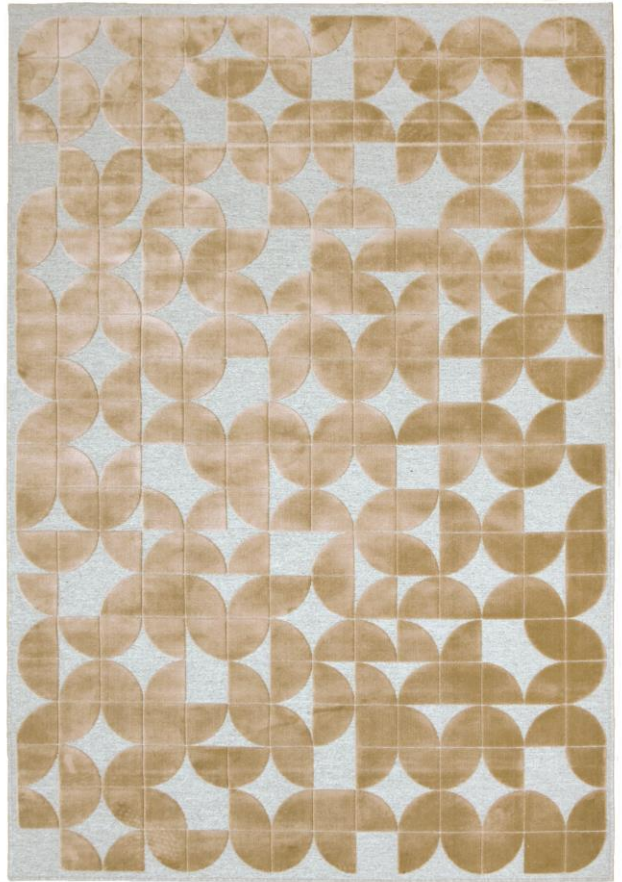

LIPARI

DE DIMORA

LIPARI 1183-474048

Machine made production

50% Viscose + 50% Wool

Thickness: 4 mm

Weight: 1550 gr / sqm

Standard sizes cm: 140x200 – 160x230 – 200x290 – 240x340

Custom size possible, quotation on request

1/9

LIPARI

1183-474048

1183-474054

LIPARI

1183-475043

1183-475055

1183-477041

LIPARI

DE DIMORA

Machine made production
50% Viscose + 50% Wool
Thickness: 4 mm
Weight: 1600 gr / sqm
Standard size cm: 200x290

Custom size possible, quotation on request

LIPARI

DE DIMORA

LIPARI

DE DIMORA

Machine made production
50% Viscose + 50% Wool
Thickness: 4 mm
Weight: 1600 gr / sqm
Standard size cm: 200x290

Custom size possible, quotation on request

LIPARI

DE DIMORA

626-477146

628-477243

709-475044