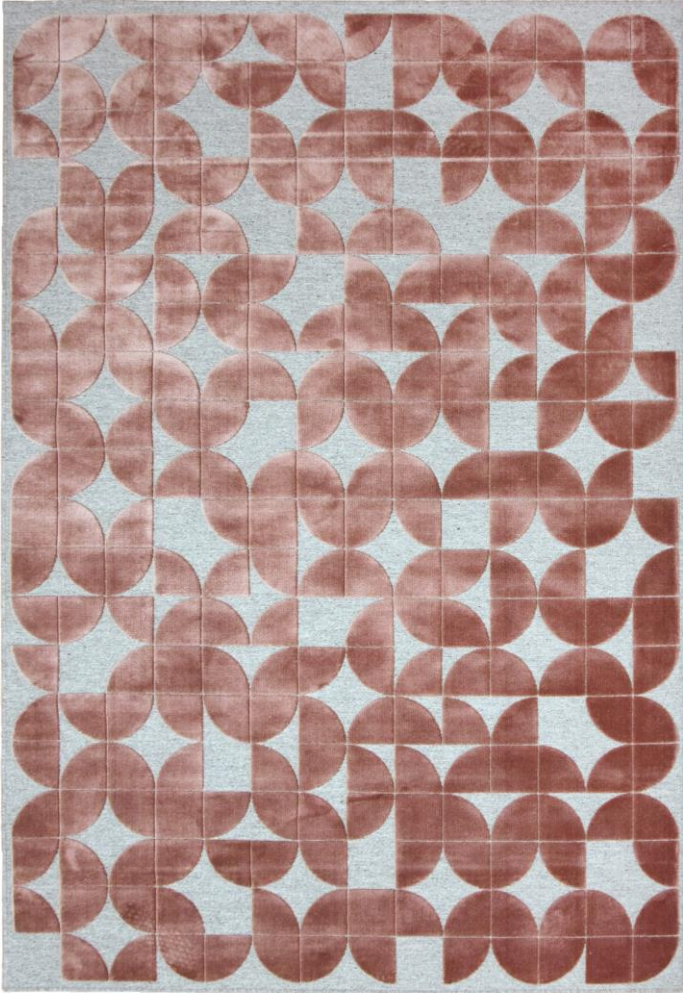

LIPARI

DE DIMORA

LIPARI 1183-474048

Machine made production

50% Viscose + 50% Wool

Thickness: 4 mm

Weight: 1550 gr / sqm

Standard sizes cm: 140x200 – 160x230 – 200x290 – 240x340

Custom size possible, quotation on request

1/9

LIPARI

1183-474048

1183-474054

LIPARI

1183-475043

1183-475055

1183-477041

LIPARI

DE DIMORA

Machine made production
50% Viscose + 50% Wool
Thickness: 4 mm
Weight: 1600 gr / sqm
Standard size cm: 200x290

Custom size possible, quotation on request

LIPARI

DE DIMORA

LIPARI

DE DIMORA

Machine made production
50% Viscose + 50% Wool
Thickness: 4 mm
Weight: 1600 gr / sqm
Standard size cm: 200x290

Custom size possible, quotation on request

LIPARI

DE DIMORA

626-477146

628-477243

709-475044