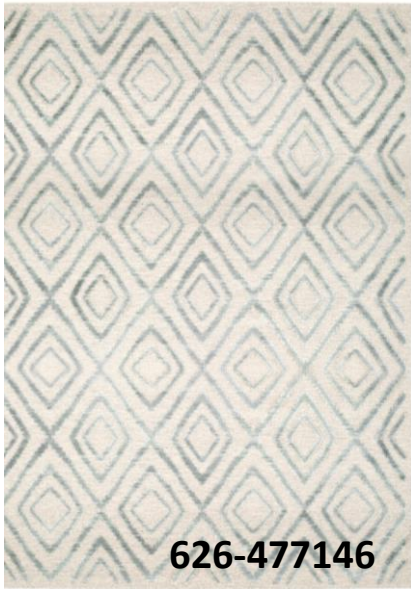

1183-477041

LIPARI

DE DIMORA

Machine made production
50% Viscose + 50% Wool
Thickness: 4 mm
Weight: 1600 gr / sqm
Standard size cm: 200x290

Custom size possible, quotation on request

LIPARI

DE DIMORA

LIPARI

DE DIMORA

Machine made production
50% Viscose + 50% Wool
Thickness: 4 mm
Weight: 1600 gr / sqm
Standard size cm: 200x290

Custom size possible, quotation on request

LIPARI

DE DIMORA

626-477146

628-477243

709-475044

715-477045

716-475043

716-475048

716-477042

743-475044

LIPARI

DE DIMORA

Machine made production
50% Viscose + 50% Wool
Thickness: 4 mm
Weight: 1600 gr / sqm
Standard size cm: 200x290