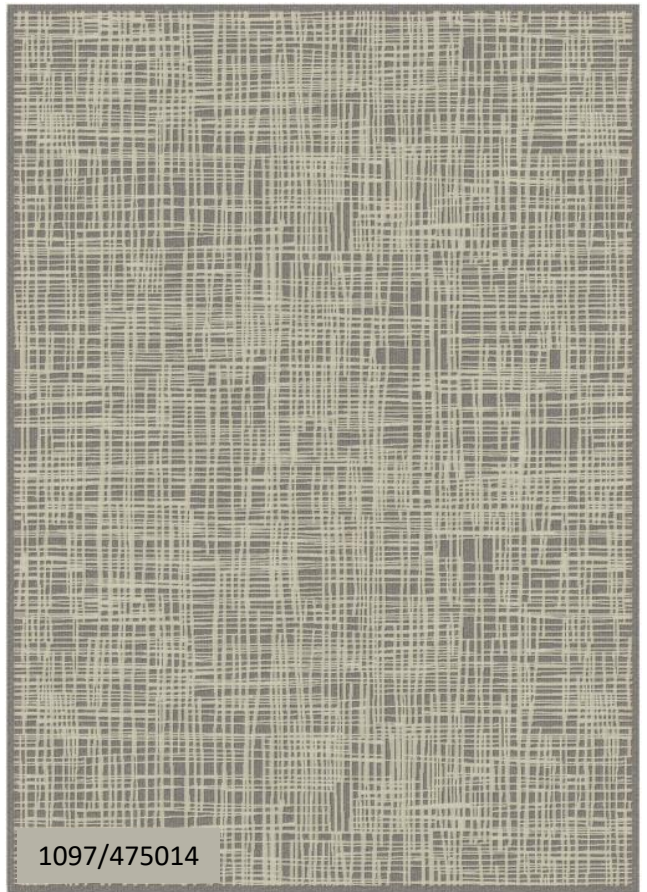

LIPARI

DE DIMORA

LIPARI 1183-474048

Machine made production

50% Viscose + 50% Wool

Thickness: 4 mm

Weight: 1550 gr / sqm

Standard sizes cm: 140x200 – 160x230 – 200x290 – 240x340

Custom size possible, quotation on request

1/9

LIPARI

1183-474048

1183-474054

LIPARI

1183-475043

1183-475055

1183-477041

LIPARI

DE DIMORA

Machine made production
50% Viscose + 50% Wool
Thickness: 4 mm
Weight: 1600 gr / sqm
Standard size cm: 200x290

Custom size possible, quotation on request

LIPARI

DE DIMORA

LIPARI

DE DIMORA

Machine made production
50% Viscose + 50% Wool
Thickness: 4 mm
Weight: 1600 gr / sqm
Standard size cm: 200x290

Custom size possible, quotation on request

LIPARI

DE DIMORA

626-477146

628-477243

709-475044