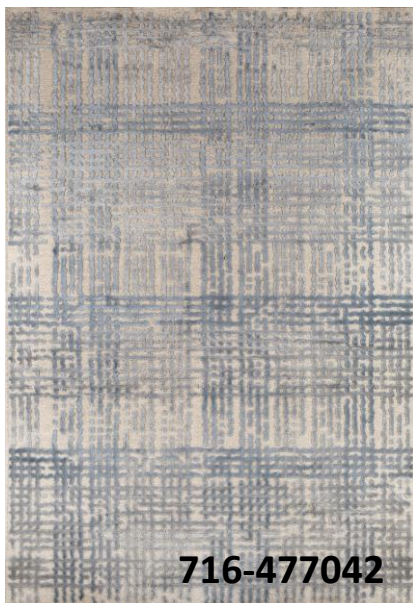

1183-477041

LIPARI

DE DIMORA

Machine made production
50% Viscose + 50% Wool
Thickness: 4 mm
Weight: 1600 gr / sqm
Standard size cm: 200x290

Custom size possible, quotation on request

LIPARI

DE DIMORA

LIPARI

DE DIMORA

Machine made production
50% Viscose + 50% Wool
Thickness: 4 mm
Weight: 1600 gr / sqm
Standard size cm: 200x290

Custom size possible, quotation on request

LIPARI

DE DIMORA

626-477146

628-477243

709-475044

715-477045

716-475043

716-475048

716-477042

743-475044

LIPARI

DE DIMORA

Machine made production
50% Viscose + 50% Wool
Thickness: 4 mm
Weight: 1600 gr / sqm
Standard size cm: 200x290