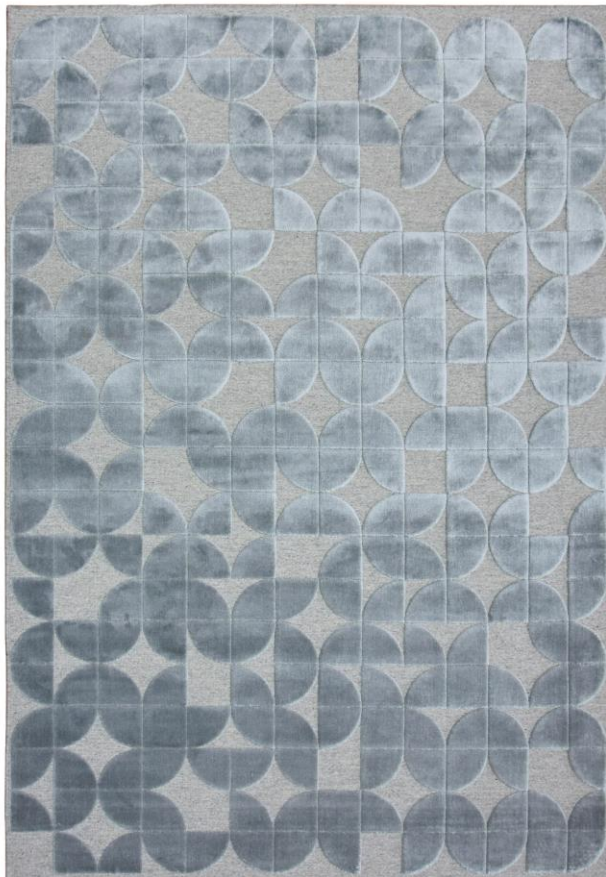

LIPARI

DE DIMORA

LIPARI 1183-474048

Machine made production

50% Viscose + 50% Wool

Thickness: 4 mm

Weight: 1550 gr / sqm

Standard sizes cm: 140x200 – 160x230 – 200x290 – 240x340

Custom size possible, quotation on request

1/9

LIPARI

1183-474048

1183-474054

LIPARI

1183-475043

1183-475055

1183-477041

LIPARI

DE DIMORA

Machine made production
50% Viscose + 50% Wool
Thickness: 4 mm
Weight: 1600 gr / sqm
Standard size cm: 200x290

Custom size possible, quotation on request

LIPARI

DE DIMORA

LIPARI