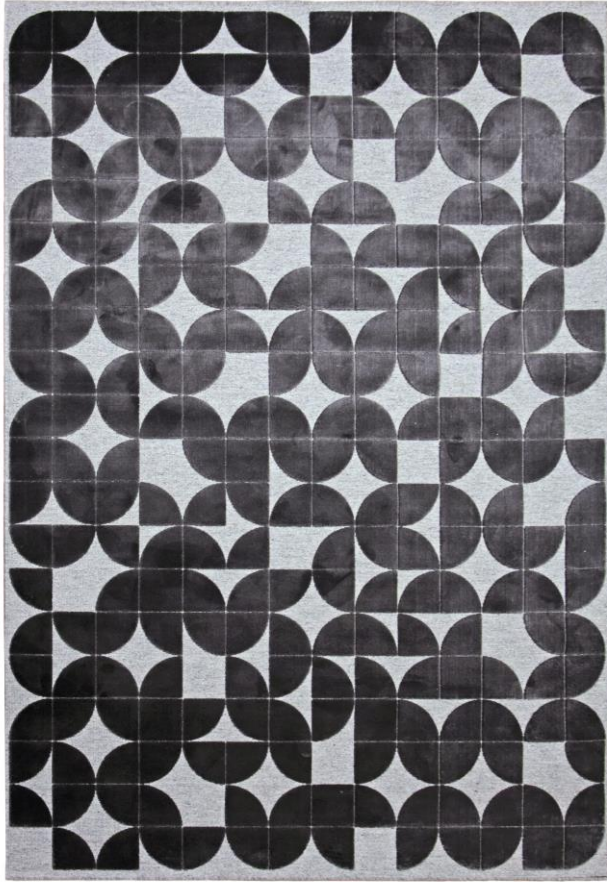

LIPARI

DE DIMORA

LIPARI 1183-474048

Machine made production

50% Viscose + 50% Wool

Thickness: 4 mm

Weight: 1550 gr / sqm

Standard sizes cm: 140x200 – 160x230 – 200x290 – 240x340

Custom size possible, quotation on request

1/9

LIPARI

1183-474048

1183-474054

LIPARI

1183-475043

1183-475055

1183-477041

LIPARI

DE DIMORA

Machine made production
50% Viscose + 50% Wool
Thickness: 4 mm
Weight: 1600 gr / sqm
Standard size cm: 200x290

Custom size possible, quotation on request

LIPARI

DE DIMORA

LIPARI