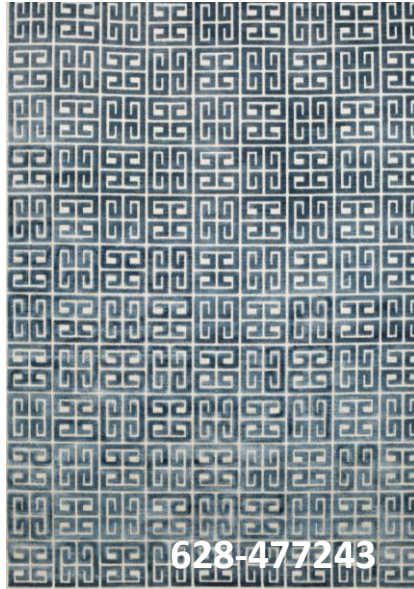

DE DIMORA

Machine made production
50% Viscose + 50% Wool
Thickness: 4 mm
Weight: 1600 gr / sqm
Standard size cm: 200x290

Custom size possible, quotation on request

LIPARI

DE DIMORA

626-477146

628-477243

709-475044

715-477045

716-475043

716-475048

716-477042

743-475044

LIPARI

DE DIMORA

Machine made production
50% Viscose + 50% Wool
Thickness: 4 mm
Weight: 1600 gr / sqm
Standard size cm: 200x290